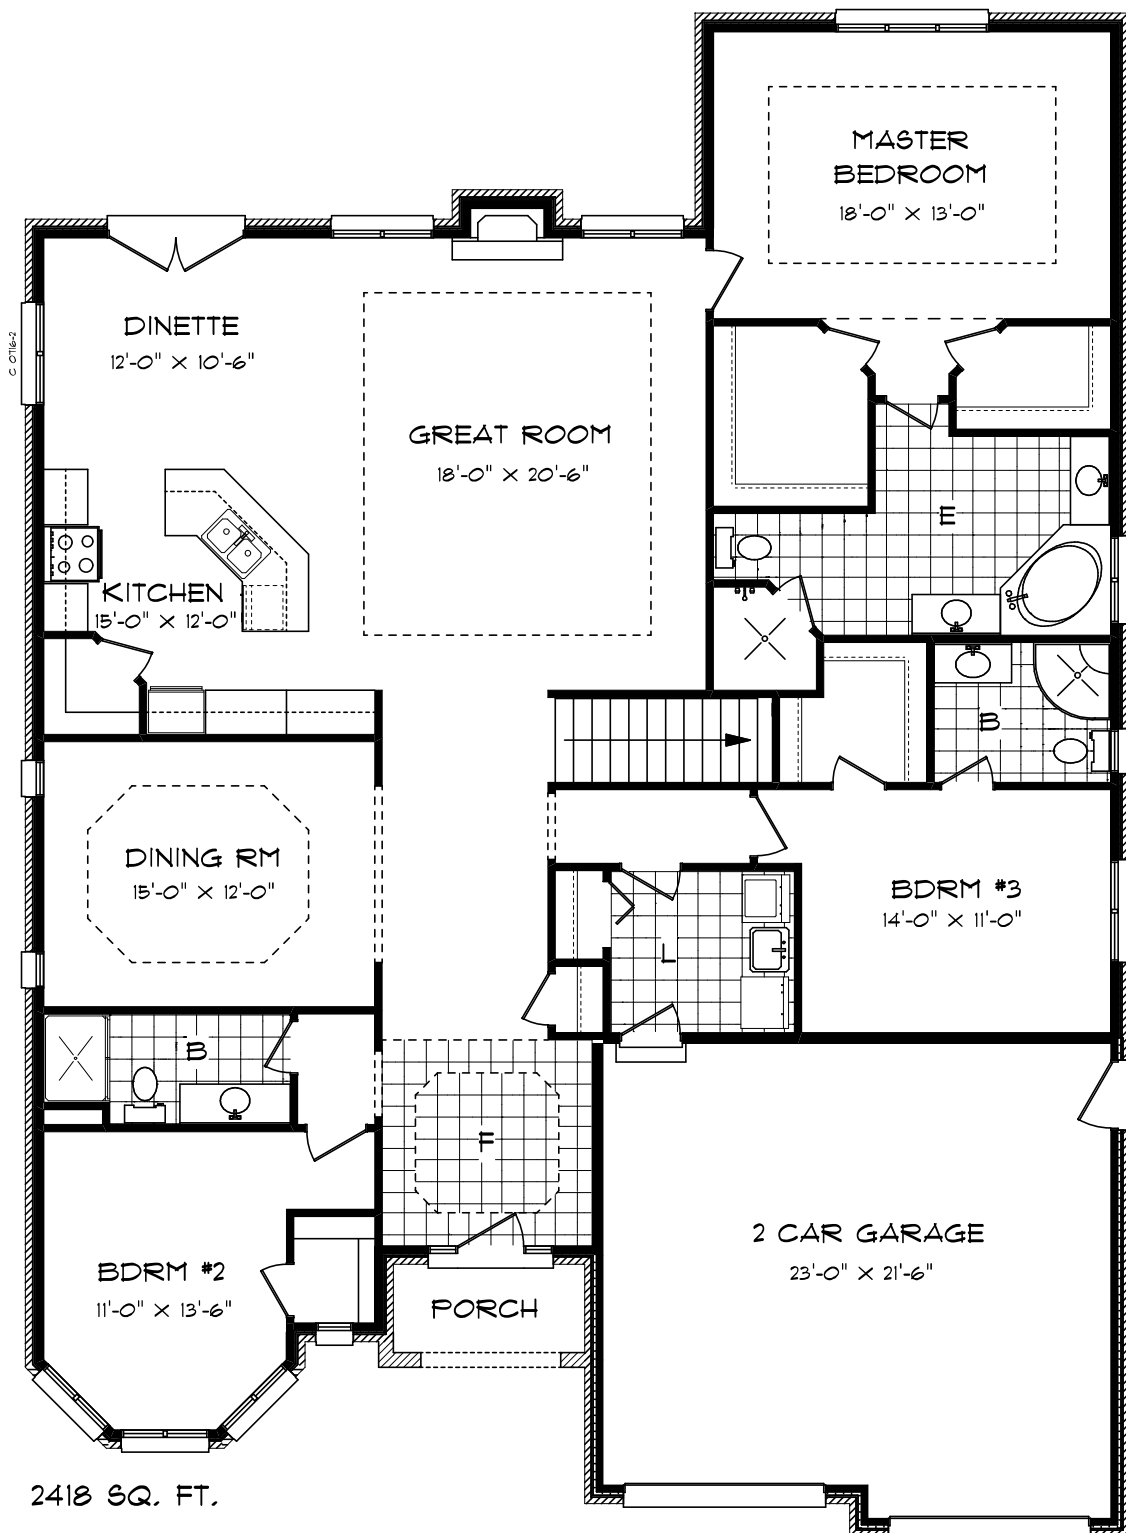

STELOBROOK HOMES

Sarnia, Ontario

(519) 330-1316

2418 SQ. FT.

©Robinson Design & Drafting