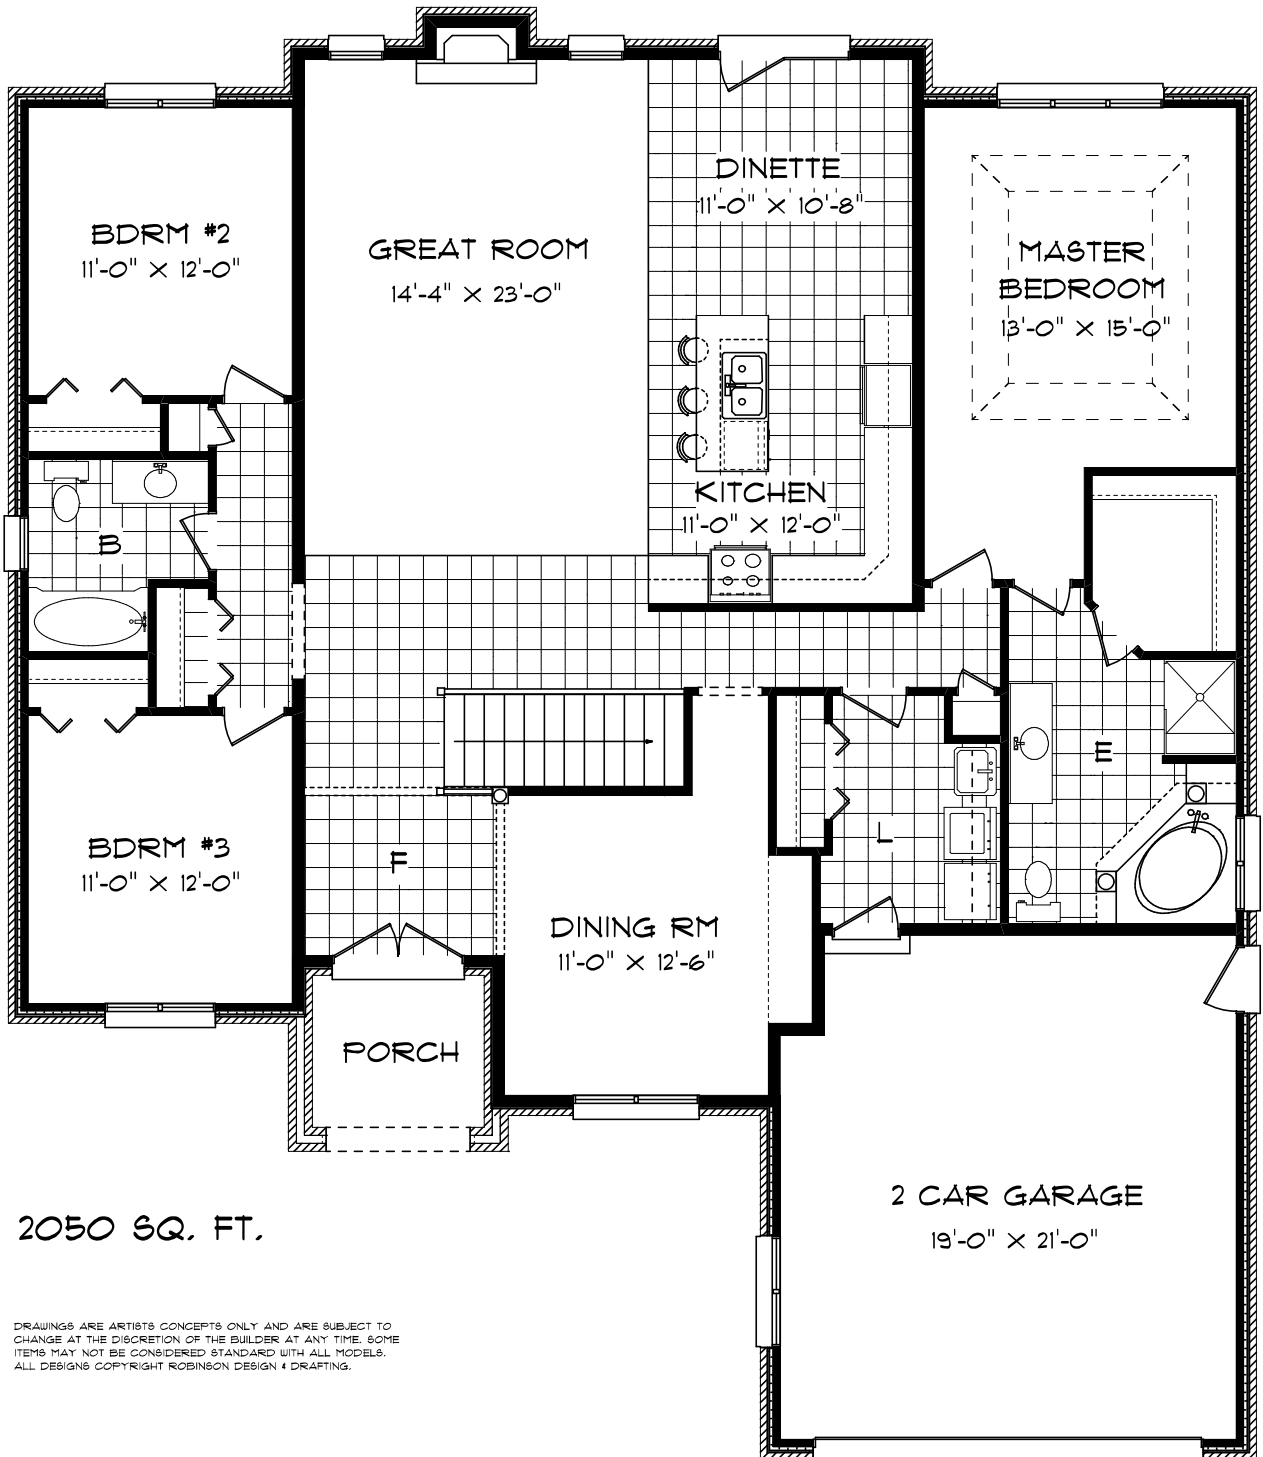

STELOBROOK HOMES

Sarnia, Ontario

(519) 330-1316

2050 SQ. FT.

©Robinson Design & Drafting